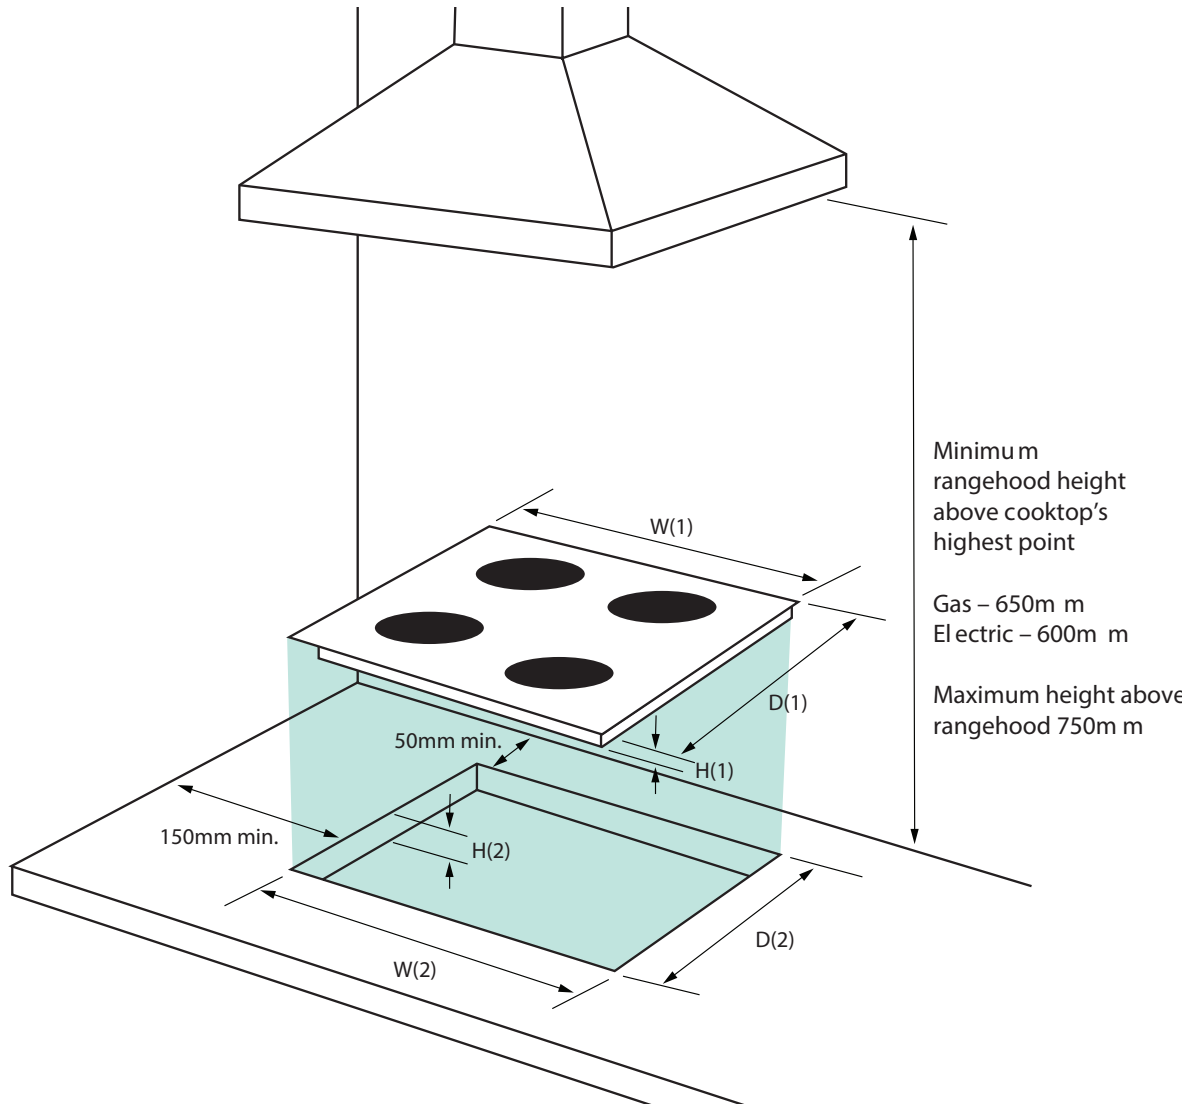

CC64

600mm Ceramic Cooktop

Euromaid

made for you.

Features

- 4 cooking zones
- Ceramic glass
- Easy clean surface
- 6 power settings
- Round knob control
- Hot surface indicator
- Power on indicator
- European made
- Durable stainless steel frame

Cooking Zones

Front left:	180mm 1700W
Back left:	140mm 1200W
Front right:	140mm 1200W
Back right:	180mm 1700W

Total Connection

Total Power:	5.8kW
Amps:	24.2 amp
Power:	220 - 240 volt/50Hz

Product Dimensions

580mm (W) x 510mm (D) x 71mm (H)

Cutout Dimensions Cabinet

560mm (W2) x 490mm (D2)

Minimum
rangehood height
above cooktop's
highest point

Gas – 650m m
Electric – 600m m

Maximum height above
rangehood 750m m