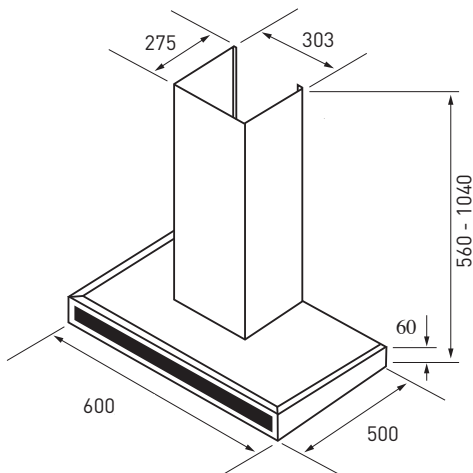

features

specifications

Airflow:	1000m ³ /hr	*Re-circulating Kit:	IA150BRK
Noise level:	65 dBA on maximum setting	Extension Flue:	IAFXSE1 (900mm)
Lighting:	2 x 3 watt LED lamps	Carbon Filter:	CF260
Total wattage	270 Watts		
Power:	220 -240 volt / 50Hz (fitted with 10amp, 3 pin plug)		
Power Cord:	1.5 metre cable		
Ducting Spigot size:	150mm		

dimensions

Product Dimensions 600mm (W) x 560-1040mm (H) x 500mm (D)

warranty - customer service

Glen Dimplex New Zealand Ltd
 38 Harris Road,
 East Tamaki, Auckland 2013.
 New Zealand
 0800 666 2824
<https://www.euromaid.com/en-nz>