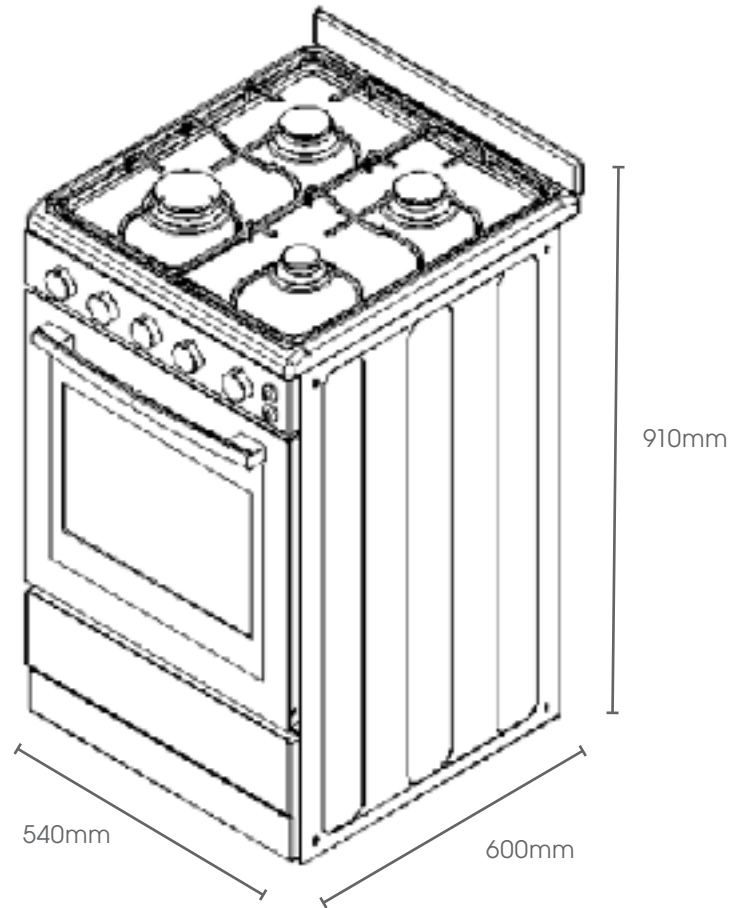

### Product Dimensions

540mm (W) x 600mm (D) x 910mm (H)

**Warranty**  
2 year Parts and Labour