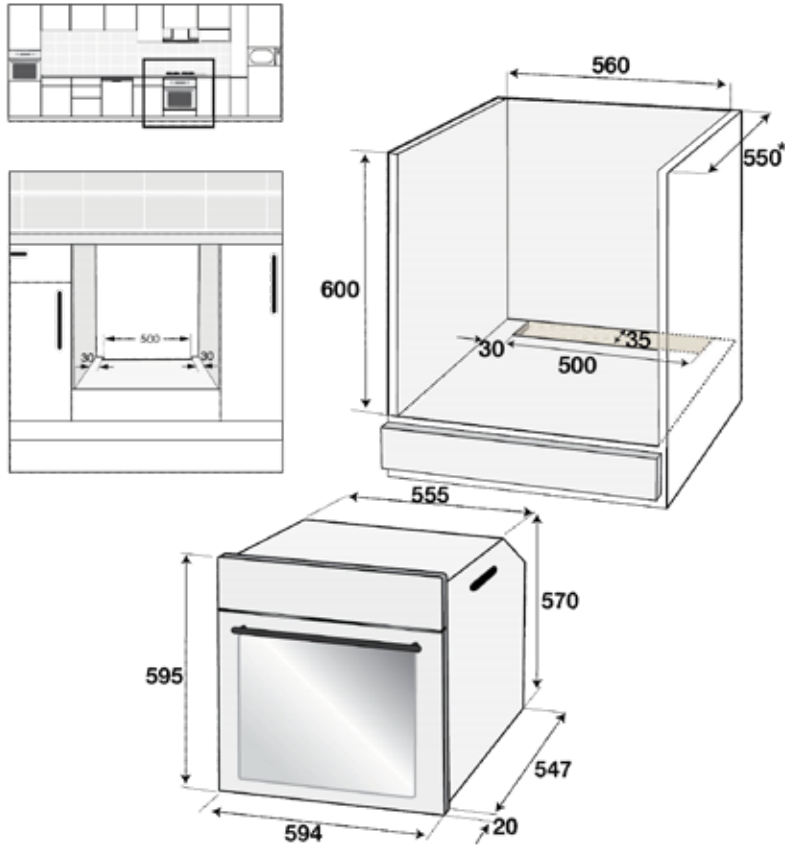

EKD5B

60cm 5 Function Built-In Oven

EKD5B

Oven Functions

Full Grill	Yes
Full Grill with Fan	Yes
Fan Forced	Yes
Defrost	Yes
Light	Yes

Control Panel

LED Clock / Programmer	Touch display
LED Colour	White
Control Type	Knob control

Timer

Minute Minder	Yes
Automatic Programmed Timer	Yes
Child Lock	Yes

Oven Features

Energy Rating (EU Standard)	'A' class
Actual Capacity (L)	82
Usable Capacity (L)	71
Door Glass	Triple glazed
Removable Inner Glass	Yes
No. of Shelf Positions	5
Cavity Cooling System	Yes
Lights	Single

Accessories

No. of Chrome Shelves	2
Standard Oven Tray	1

Installation

Installation Type	Built-in
Electrical Connection	10A plug
Power	220-240V / 50Hz
Flush Fit	Yes

Dimensions (Packed)

Width x Height x Depth (mm)	665 x 670 x 675
Gross Weight (kg)	33.3

Dimensions (Product)

Width x Height x Depth (mm)	594 x 595 x 567
Net Weight (kg)	31

Dimensions (Cut-Out)

Width x Height x Depth (mm)	560 x 590 x 550